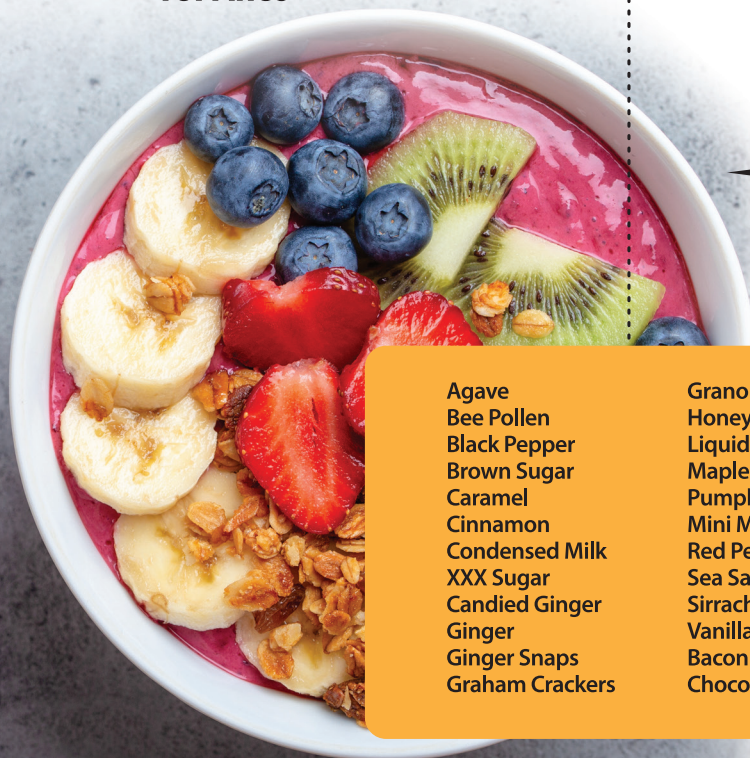

### JELLIES

Pineapple  
Mango Coconut  
Coffee Coconut  
Green Apple  
Coconut  
Strawberry

**3**

HOW SWEET?

SWEET OR SUPERSWEET

\* Only 1 flavor Pearl or  
flavor Jellie Included

EACH ADDITIONAL  
FLAVOR  
\$.60 EACH

### HOURS:

Monday 10AM-5PM  
Tuesday 10AM-5PM  
Wednesday 10AM-5PM  
Thursday 10AM-5PM  
Friday 10AM-5PM  
Saturday 10AM-5PM  
Sunday Closed

@BEEFRESHBOWL  
(770) 728-1977

Takeout · No delivery

bee fresh...bee healthy...bee happy!

**BUILD A BOWL**

**1. CHOOSE AÇAÍ OR PITAYA OR KALE OR OATMEAL**

**2. CHOOSE TOPPINGS**

**ACAI BOWL**

Small Large  
**\$8.50 \$10.99**

Each bowl comes with 3 toppings of your choice.

**CHOOSE A COMBO OR CUSTOM TOPPINGS:**